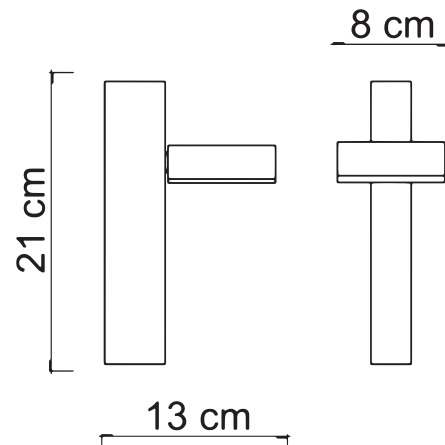

ADAM/A

Wall lamp

A collection with a current and basic design, whose simplicity makes it suitable for lighting any space. Adam is made up of a black metal frame with brushed brass details, and an acrylic diffuser, which spreads the Led light evenly.

1980	ADAM/A
Power	9W Led Integrated
Input	220/240 V- 50/60Hz
Kelvin	3000
Dimmable	No
Real Lumen	749
CRI	85
IP	20

PACKAGING DATA :

Packages	1
Net Weight	0,3kg
Gross Weight	0,4kg
Volume	0,0052 m ³

MATERIAL :